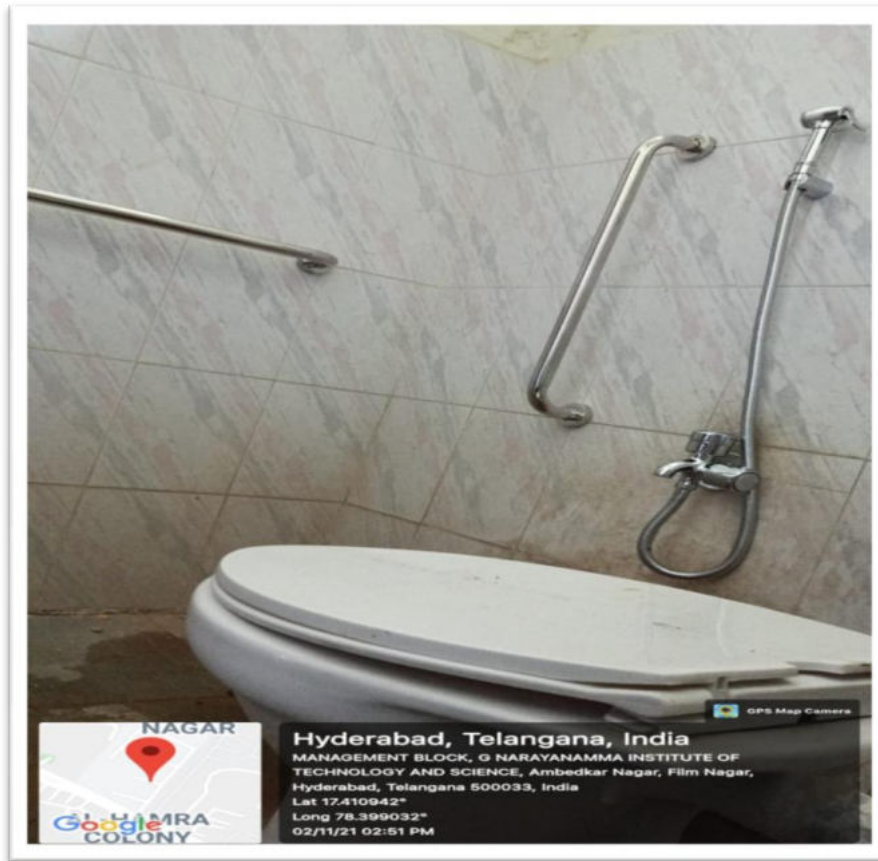

DIVYANGAN FACILITY - Disabled – friendly, barrier free Environment

7.1.7.1. Build Environment with Ramps for Easy Access to Classrooms at F Block

7.1.7.1. Build Environment with Ramps for Access to Classrooms at EEE Block

7.1.7.1. Build Environment with Ramps at Hostel -3

7.1.7.1. Build Environment with Lifts for Easy Access to Classrooms at F Block

7.1.7.1. Build Environment with Lifts for Easy Access to Classrooms at EEE Block

7.1.7.1. Build Environment with Lifts for Easy Access to Classrooms at Admin Block

7.1.7.2. Disabled –friendly Washroom at Physical Education Room