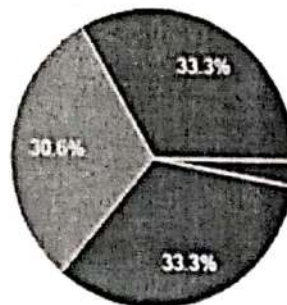

- Excellent
- Good
- Satisfactory
- Need to Improve

Hands on Session

36 responses