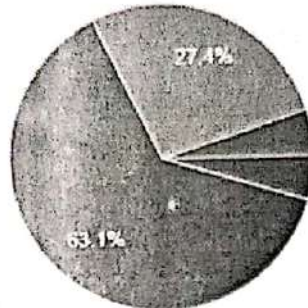

G. Narayanamma Institute of Technology and Science (for women)
CFEPD Workshop, Session 3, 01/02/2019, 02/02/2019, 03/02/2019 – Feedback

Quality and Relevance of Content of the Sessions

84 responses

- Excellent
- Good
- Satisfactory
- Need to Improve

Quality of Content Delivery

84 responses